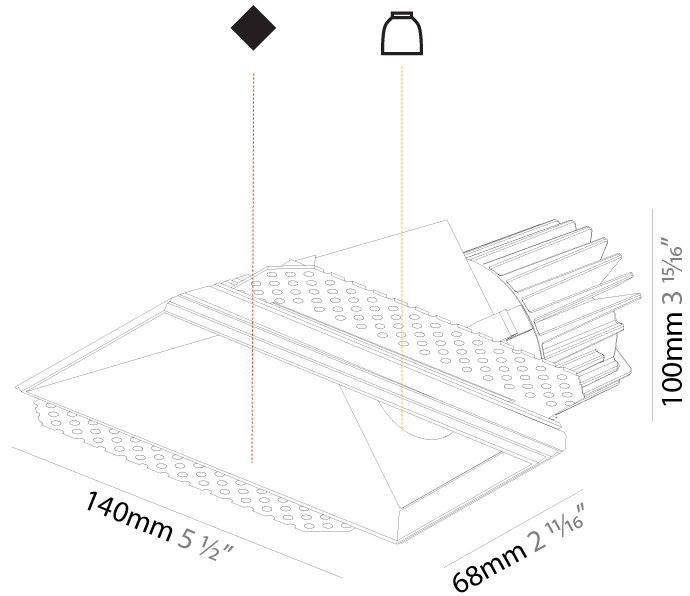

Reflector: 20 / 40 / 60
Upon Request: Special Beam Angles

RATINGS AND CERTIFICATIONS

Certified By: Certified for North American Standards
IP rating: IP20

150mm x 85mm
5 7/8" x 3 3/8"

110mm
4 3/8"

10 | 12 1/2 | 15
3/8" | 1/2" | 9/16"